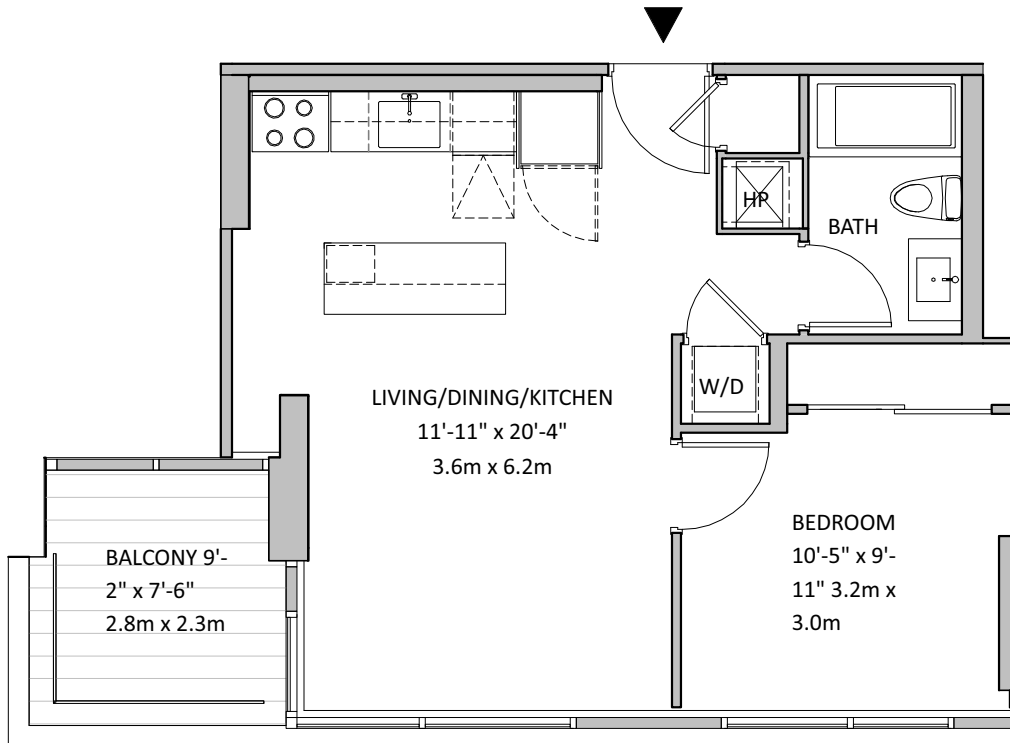

THE AUTUMNWOOD

One Bedroom - 550 Ft²

Balcony - 56.6 Ft²

Suite #1411, 1511, 1611, 1710

RIVERSIDE RESIDENCES

GIBBARD DISTRICT

NAPANEE 1835 ONTARIO

Materials, specifications and floorplans are subject to change without notice. All renderings are artists' conception. All floorplans have approximate dimensions. Actual usable floor space may vary from the stated floor area. E & OE. Balcony depths vary depending on floor level locations.

TOWER 1 - 4th, 5th, 6th, 7th FLOOR