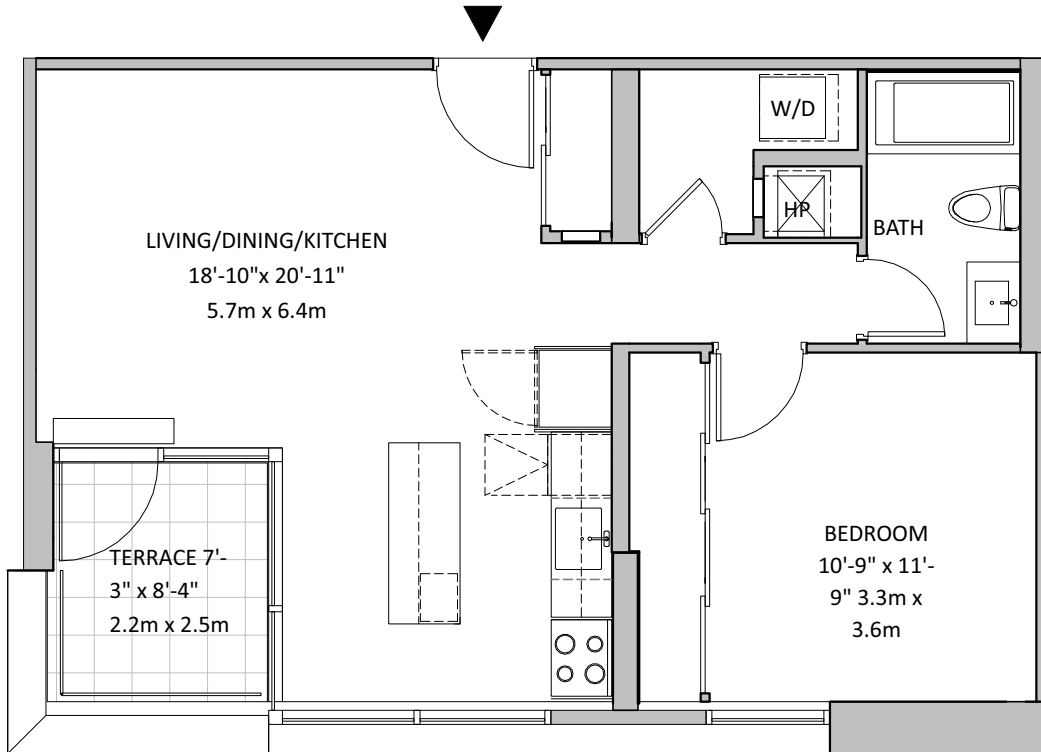

# THE AVENUE

One Bedroom - 662 Ft<sup>2</sup>

Terrace - 56.4 Ft<sup>2</sup>

Suite #1107, 1209, 1309, 1409, 1509, 1609, 1708

RIVERSIDE RESIDENCES

## GIBBARD DISTRICT

NAPANEE 1835 ONTARIO

Materials, specifications and floorplans are subject to change without notice.  
All renderings are artists' conception. All floorplans have approximate dimensions. Actual usable floor space may vary from the stated floor area.  
E & OE. Balcony depths vary depending on floor level locations.

TOWER 1 - 1st, 2nd, 3rd, 4th, 5th, 6th, 7th FLOOR