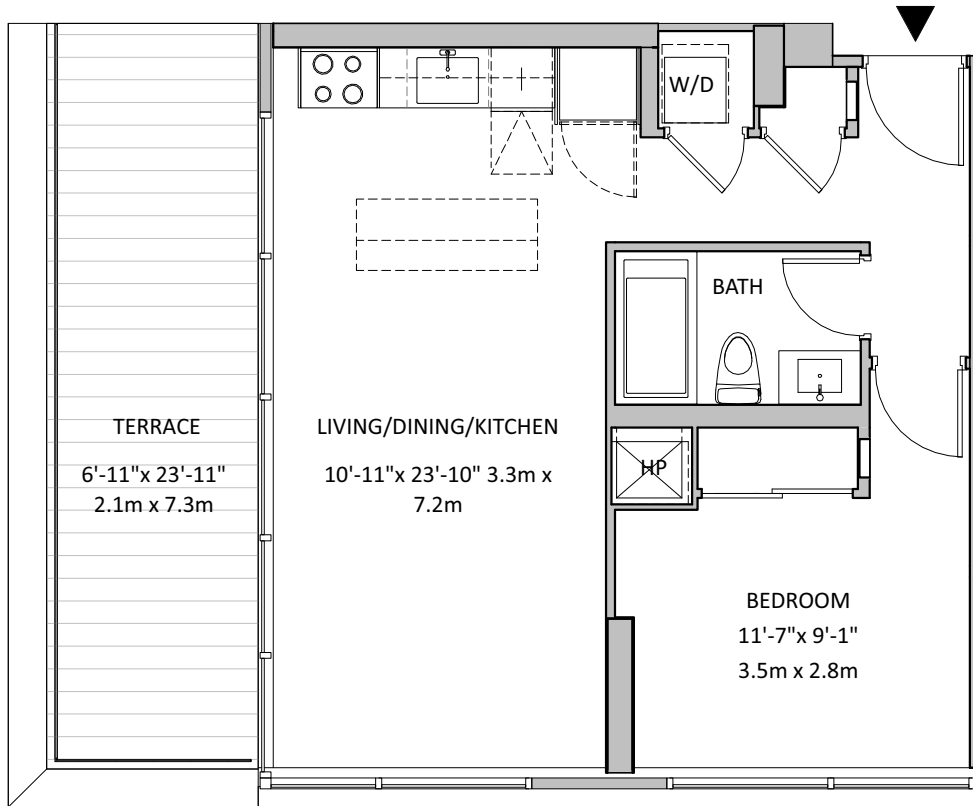

# THE BINNENSTEAD

One Bedroom - 579 Ft<sup>2</sup>

Terrace - 166.7 Ft<sup>2</sup>

Suite #1701

Materials, specifications and floorplans are subject to change without notice. All renderings are artists' conception. All floorplans have approximate dimensions. Actual usable floor space may vary from the stated floor area. E & OE. Balcony depths vary depending on floor level locations.

TOWER 1 - 7th FLOOR