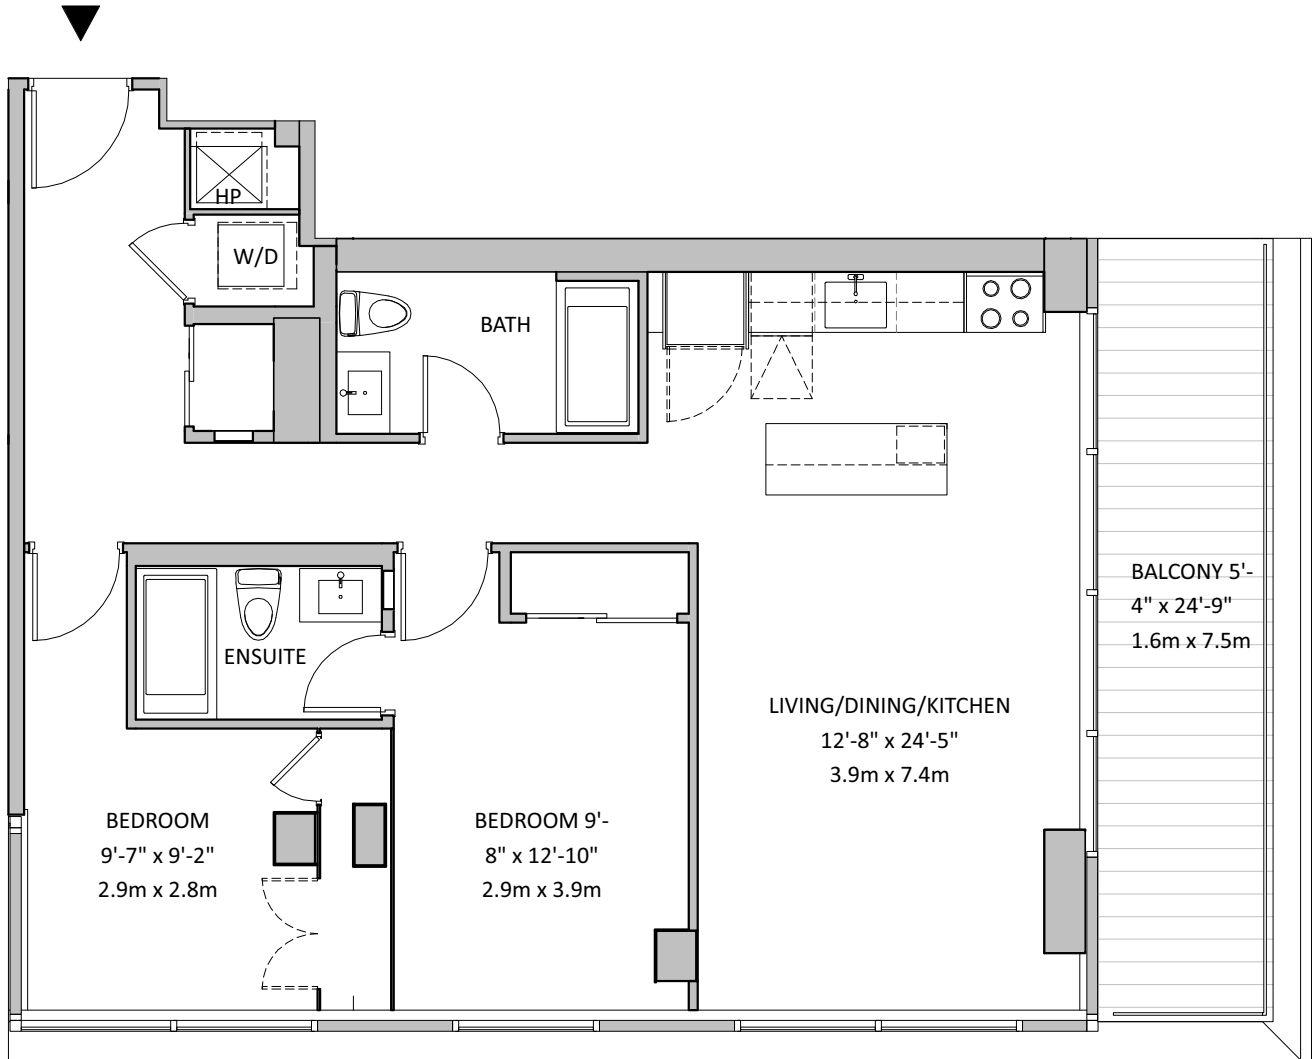

# THE BROOKSTONE

Two Bedroom - 908 Ft<sup>2</sup>

Balcony - 162.6 Ft<sup>2</sup>

Unit 1207, 1307, 1407, 1507, 1607

RIVERSIDE RESIDENCES

**GIBBARD DISTRICT**

NAPANEE 1835 ONTARIO

Materials, specifications and floorplans are subject to change without notice. All renderings are artists' conception. All floorplans have approximate dimensions. Actual usable floor space may vary from the stated floor area. E & OE. Balcony depths vary depending on floor level locations.

TOWER 1 - 2nd, 3rd, 4th, 5th, 6th FLOOR