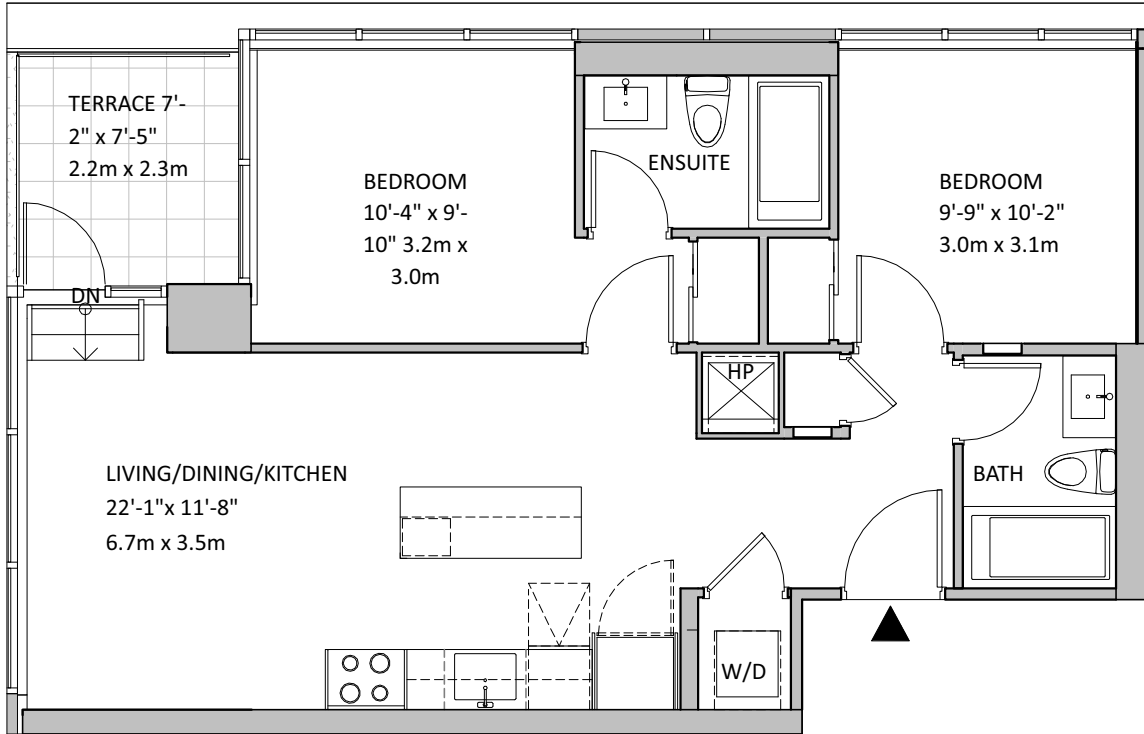

# THE CAPELLA

Two Bedroom - 746 Ft<sup>2</sup>

Terrace - 54.9 Ft<sup>2</sup>

Unit 1302, 1402, 1502, 1602

RIVERSIDE RESIDENCES

**GIBBARD DISTRICT**

NAPANEE 1835 ONTARIO

Materials, specifications and floorplans are subject to change without notice. All renderings are artists' conception. All floorplans have approximate dimensions. Actual usable floor space may vary from the stated floor area. E & OE. Balcony depths vary depending on floor level locations.

TOWER 1 3rd, 4th, 5th, 6th FLOOR