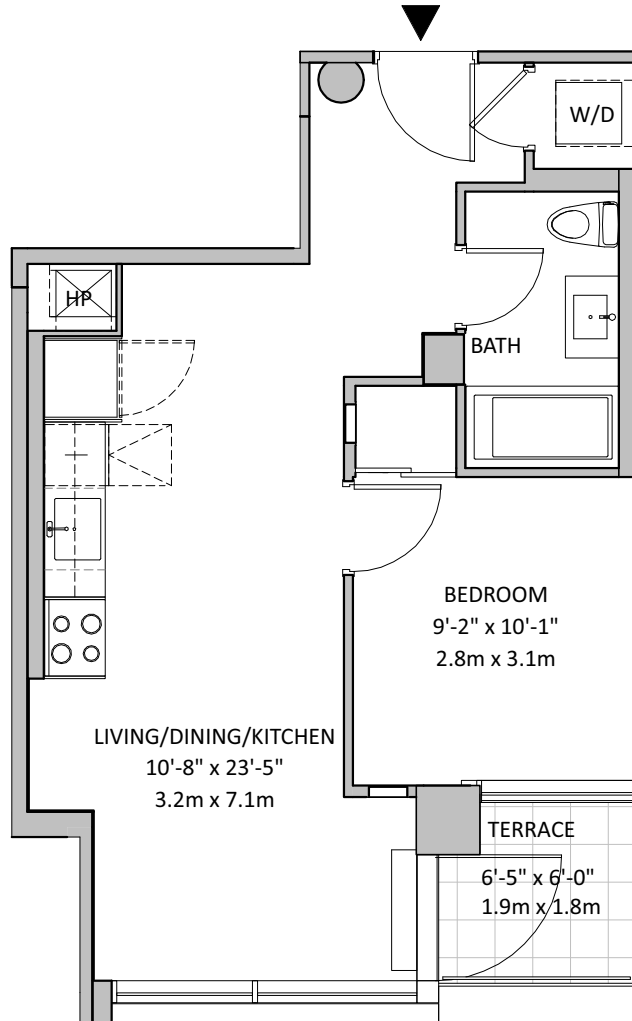

THE COVE

One Bedroom - 517 Ft²

Terrace - 32.7 Ft²

Suite #1106, 1208, 1308, 1408,
1508, 1608

RIVERSIDE RESIDENCES

GIBBARD DISTRICT

NAPANEE 1835 ONTARIO

Materials, specifications and floorplans are subject to change without notice.
All renderings are artists' conception. All floorplans have approximate dimensions. Actual usable floor space may vary from the stated floor area.
E & OE. Balcony depths vary depending on floor level locations.

TOWER 1 - 1ST 2ND, 3RD, 4TH, 5TH, 6TH FLOOR