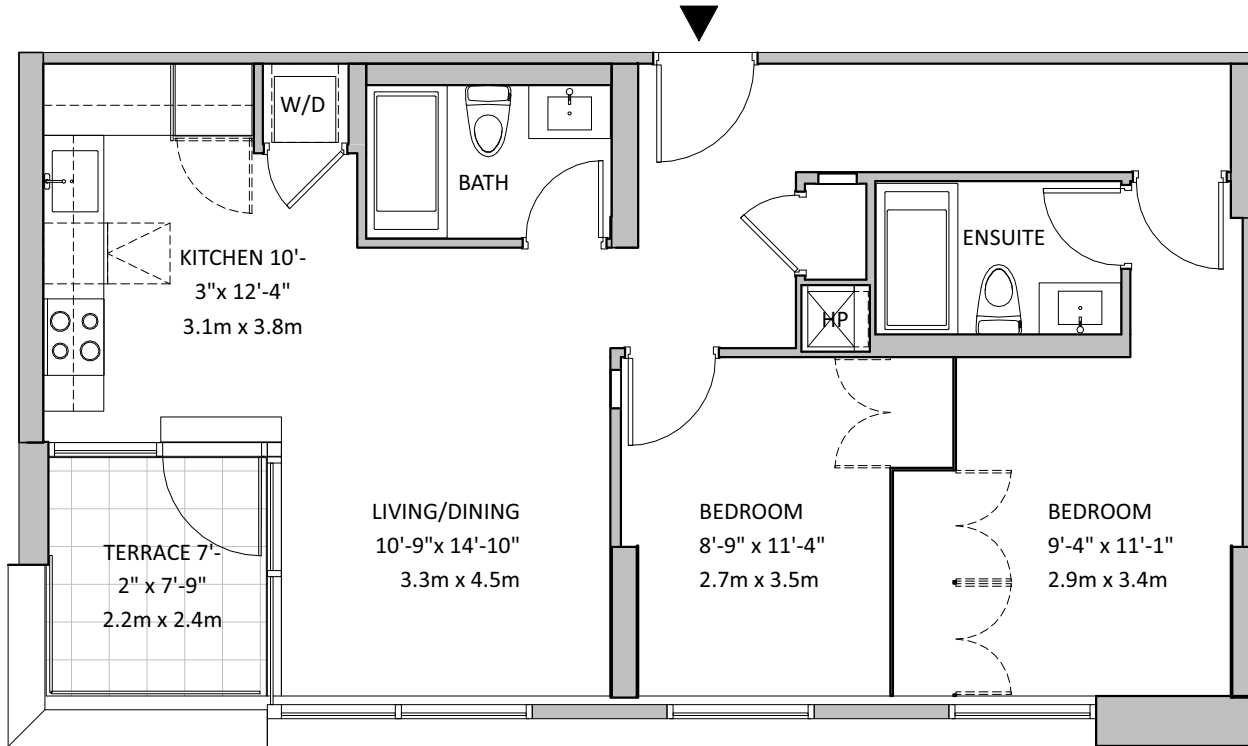

THE HERITAGE

SOLD

Two Bedroom - 801 Ft²

Terrace - 56.3 Ft²

Suite #1108

RIVERSIDE RESIDENCES

GIBBARD DISTRICT

NAPANEE 1835 ONTARIO

Materials, specifications and floorplans are subject to change without notice. All renderings are artists' conception. All floorplans have approximate dimensions. Actual usable floor space may vary from the stated floor area. E & OE. Balcony depths vary depending on floor level locations.

TOWER 1 - 1ST FLOOR