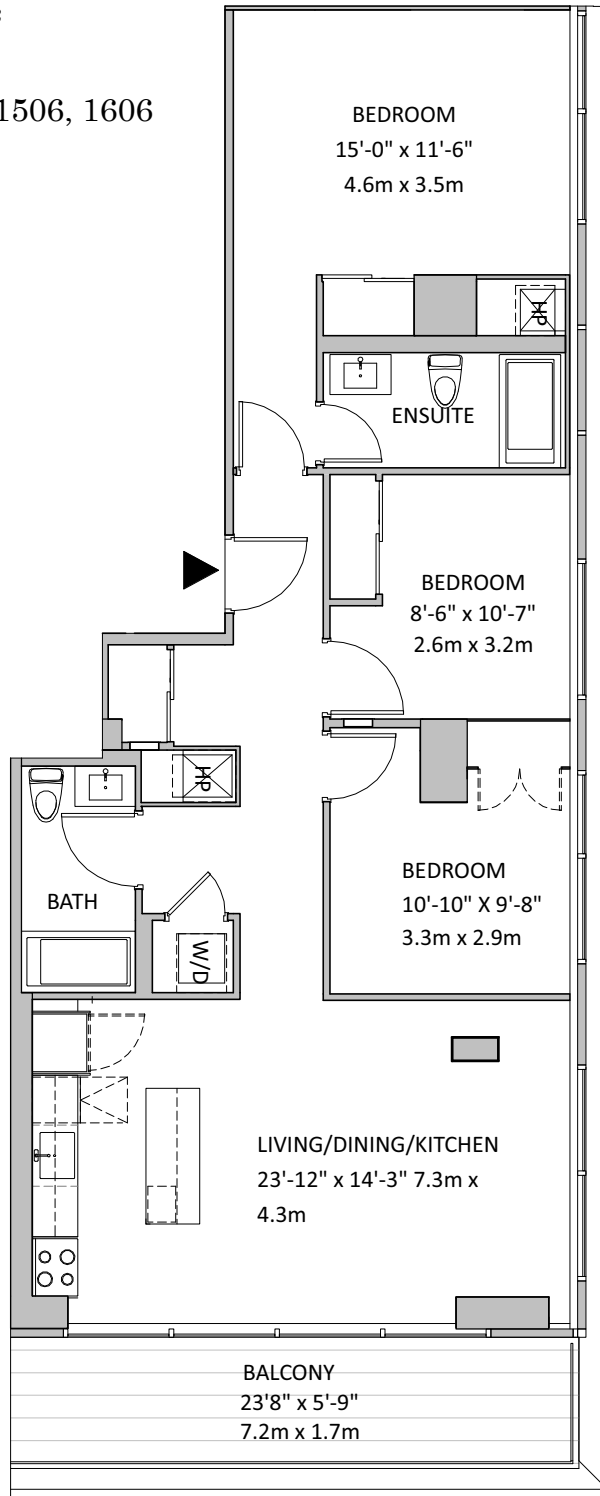

THE LISANDE

Three Bedroom - 1170 Ft²

Balcony - 163.8 Ft²

Suite #1206, 1306, 1406, 1506, 1606

RIVERSIDE RESIDENCES

GIBBARD DISTRICT

NAPANEE 1835 ONTARIO

Materials, specifications and floorplans are subject to change without notice.
All renderings are artists' conception. All floorplans have approximate dimensions. Actual usable floor space may vary from the stated floor area.
E & OE. Balcony depths vary depending on floor level locations.

TOWER 1 - 2nd, 3rd, 4th, 5th, 6th FLOOR