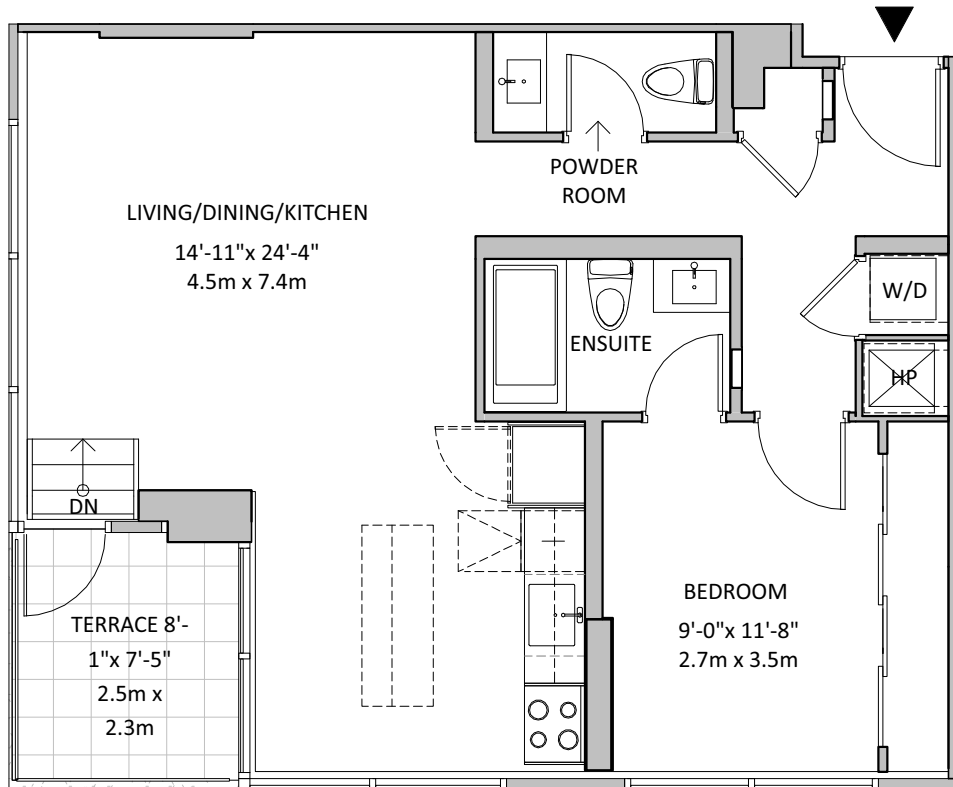

# THE MARQUIS

One Bedroom - 701 Ft<sup>2</sup>

Terrace - 49.8 Ft<sup>2</sup>

Unit 1301, 1401, 1501, 1601

RIVERSIDE RESIDENCES

## GIBBARD DISTRICT

NAPANEE 1835 ONTARIO

Materials, specifications and floorplans are subject to change without notice. All renderings are artists' conception. All floorplans have approximate dimensions. Actual usable floor space may vary from the stated floor area. E & OE. Balcony depths vary depending on floor level locations.

TOWER 1 - 3rd, 4th, 5th, 6th FLOOR