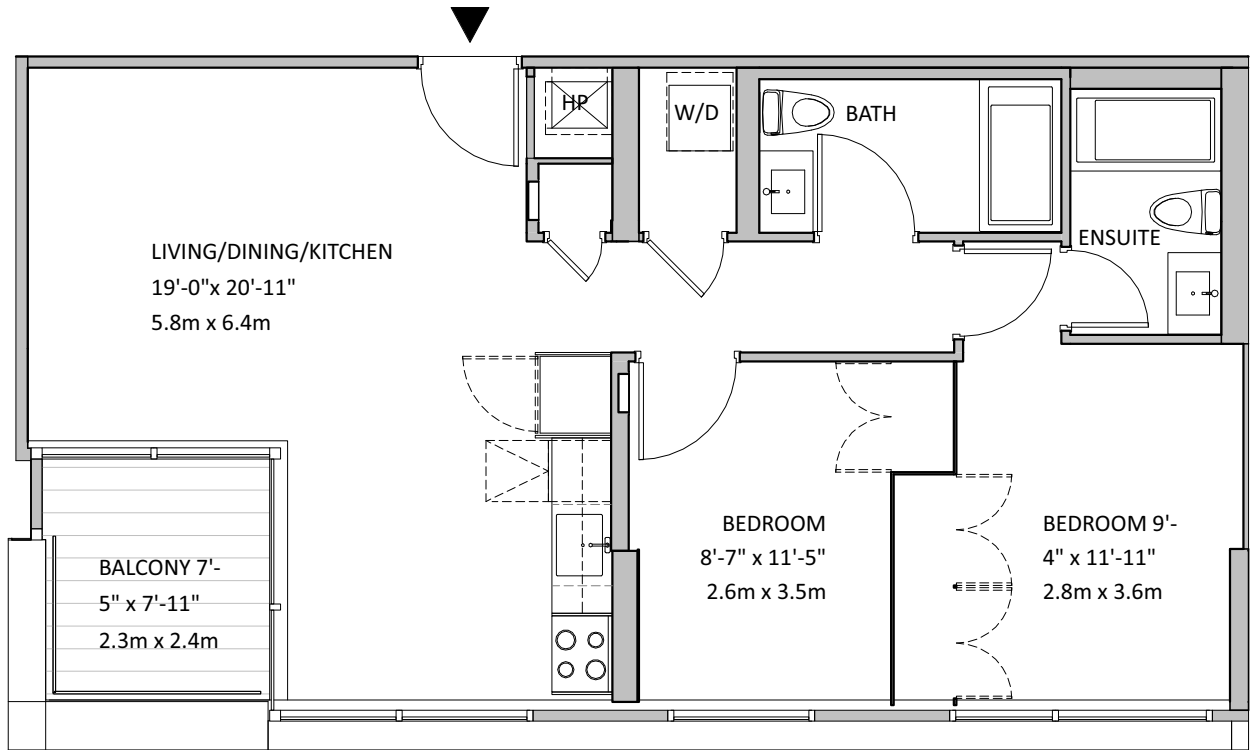

THE PINES

Two Bedroom - 800 Ft²

Balcony - 56.3 Ft²

Unit 1210, 1310, 1410, 1510, 1610, 1709

RIVERSIDE RESIDENCES

GIBBARD DISTRICT

NAPANEE 1835 ONTARIO

Materials, specifications and floorplans are subject to change without notice. All renderings are artists' conception. All floorplans have approximate dimensions. Actual usable floor space may vary from the stated floor area. E & OE. Balcony depths vary depending on floor level locations.

TOWER 1 - 2nd, 3rd, 4th, 5th, 6th, 7th FLOOR