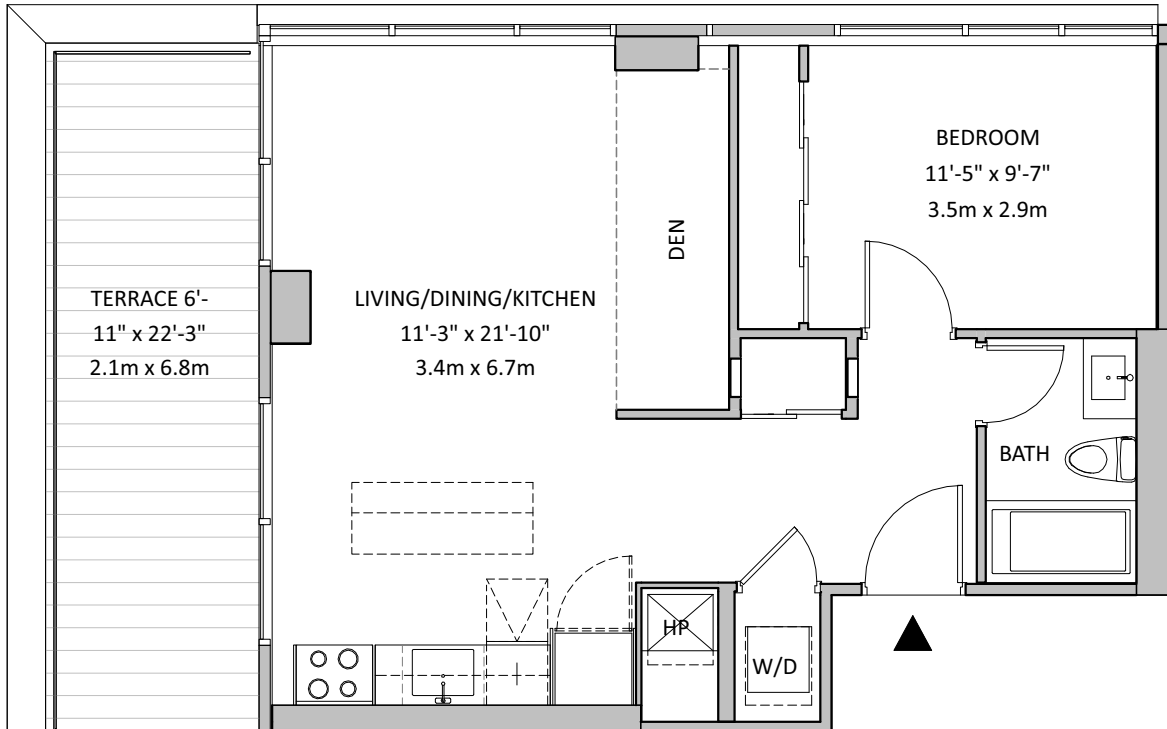

THE POINTE

One Bedroom + Den - 640 Ft²

Patio - 153.2 Ft²

Suite #1702

RIVERSIDE RESIDENCES

GIBBARD DISTRICT

NAPANEE 1835 ONTARIO

Materials, specifications and floorplans are subject to change without notice. All renderings are artists' conception. All floorplans have approximate dimensions. Actual usable floor space may vary from the stated floor area. E & OE. Balcony depths vary depending on floor level locations.

TOWER 1 - 7th FLOOR