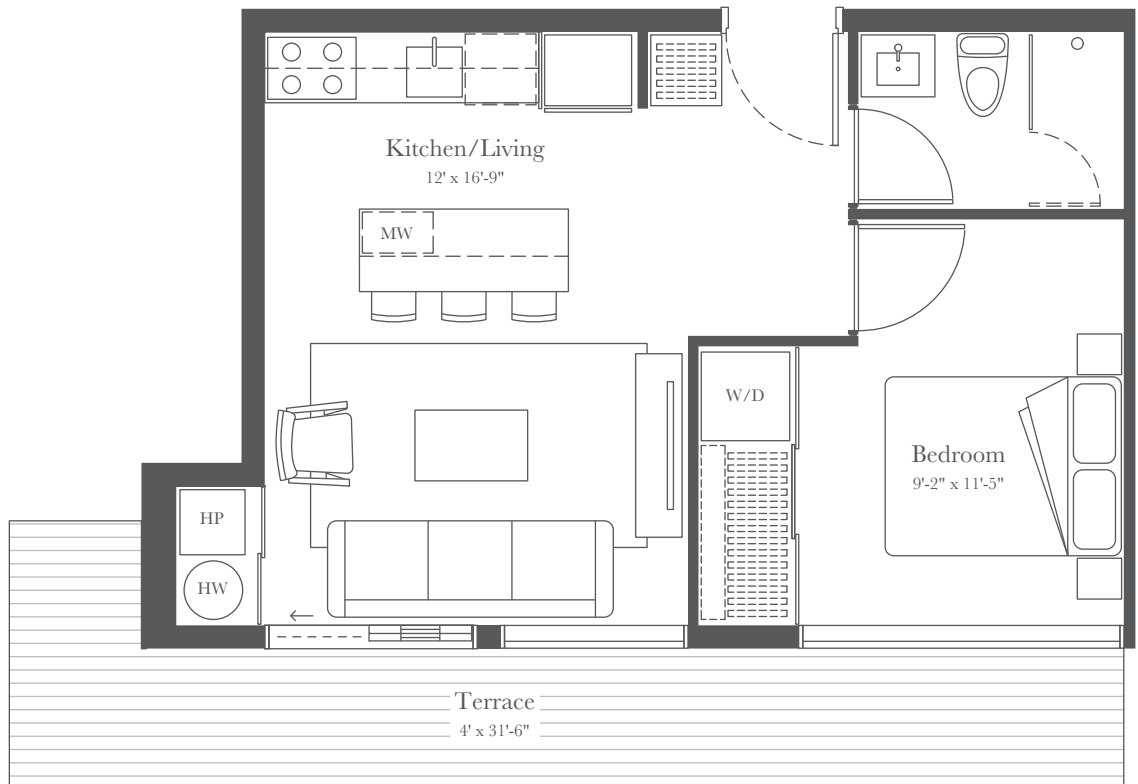

THE AUTUMN

472 sq.ft.
137 sq.ft. Terrace
1 Bedroom
Suite 608

RIVERSIDE RESIDENCES

GIBBARD DISTRICT

NAPANEE 1835 ONTARIO

Materials, specifications and floorplans are subject to change without notice. All renderings are artists' conception. All floorplans have approximate dimensions. Actual usable floor space may vary from the stated floor area. E & OE. Balcony depths vary depending on floor level locations.

Building 1 - Sixth Floor