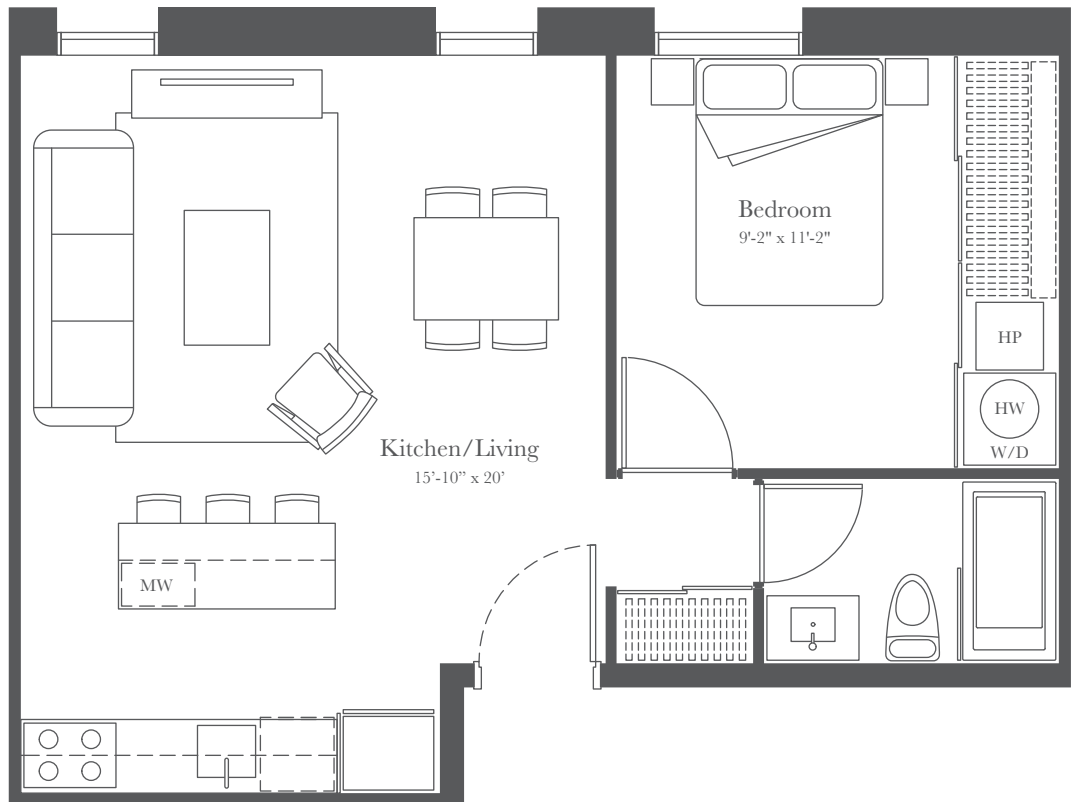

# THE CONFEDERATION

572 sq.ft.  
1 Bedroom  
Suite 202

RIVERSIDE RESIDENCES  
**GIBBARD  
DISTRICT**  
NAPANEE 1835 ONTARIO

Materials, specifications and floorplans are subject to change without notice.  
All renderings are artists' conception. All floorplans have approximate dimensions. Actual usable floor space may vary from the stated floor area.  
E & OE. Balcony depths vary depending on floor level locations.

Building 1 - Second Floor