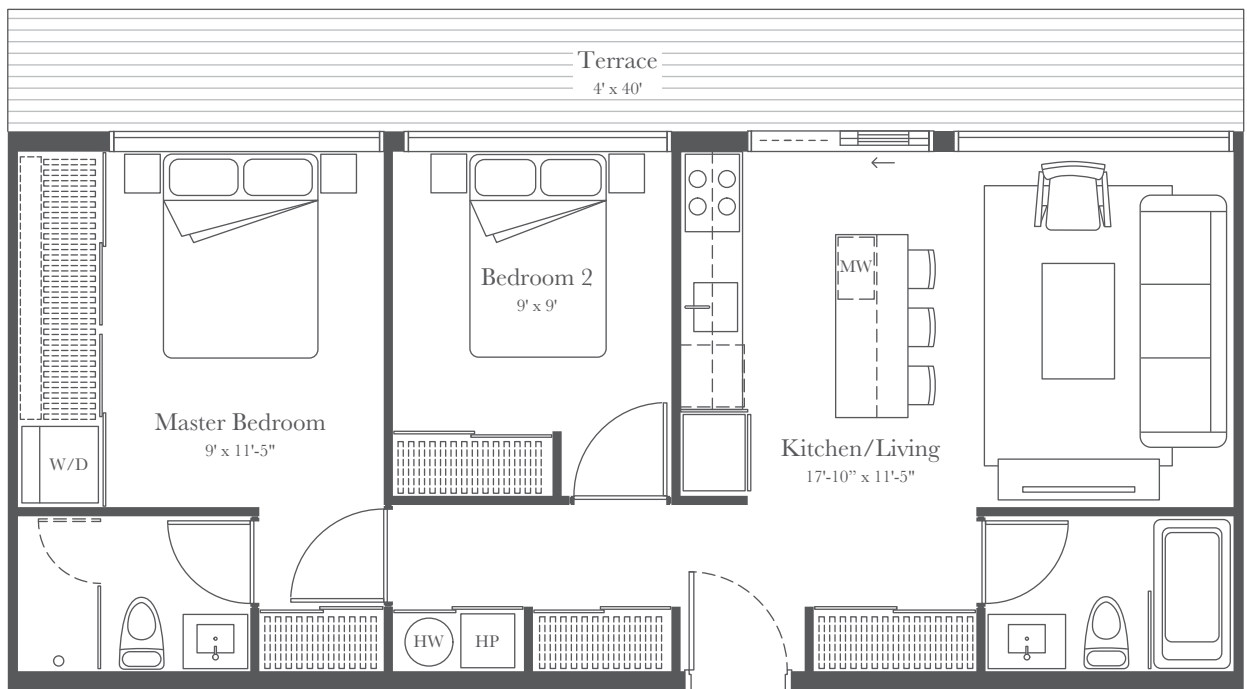

# THE SOMERSET

721 sq.ft.  
 157 sq.ft. Terrace  
 2 Bedroom  
 Suite 603, 604, 606, 607

Materials, specifications and floorplans are subject to change without notice. All renderings are artists' conception. All floorplans have approximate dimensions. Actual usable floor space may vary from the stated floor area. E & OE. Balcony depths vary depending on floor level locations.

Building 1 - Sixth Floor