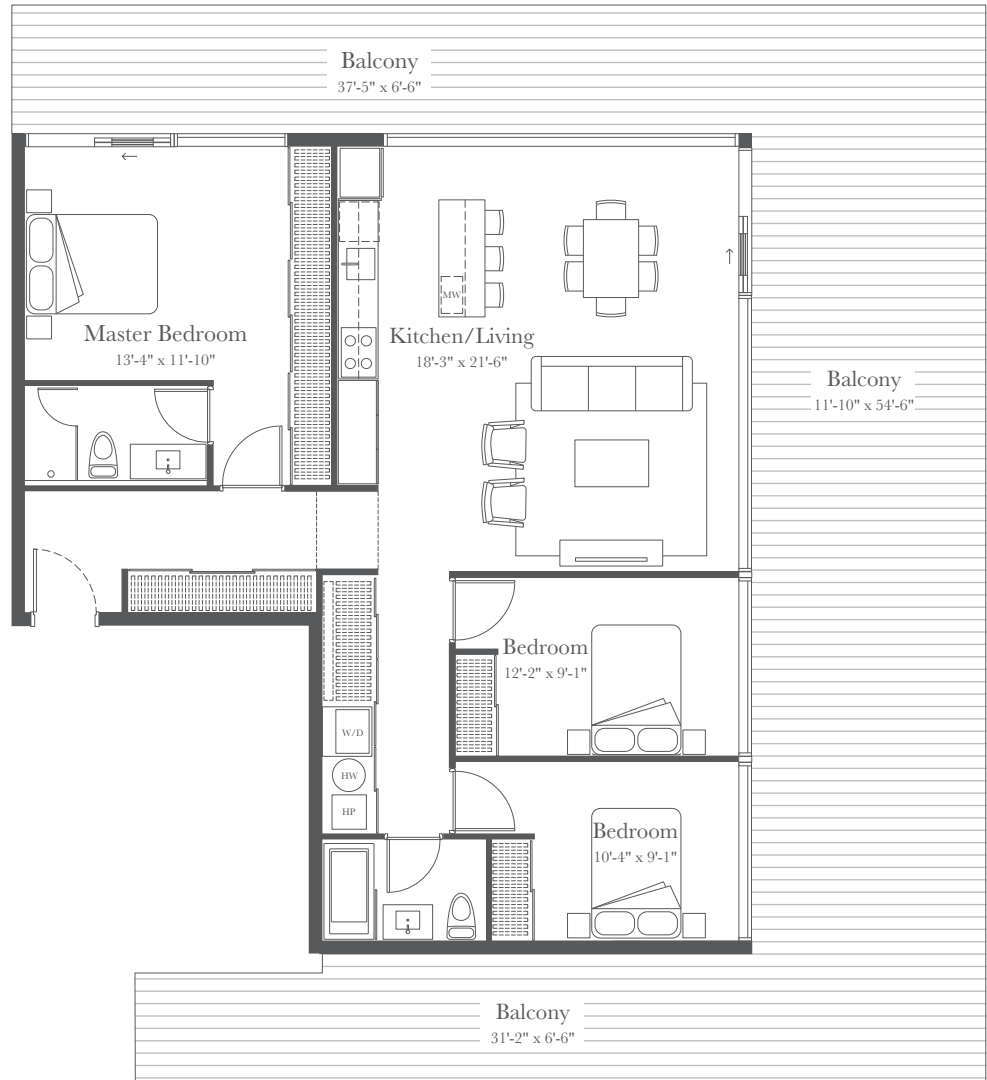

BUILDING 2

THE ARCH VIEW

1279 sq.ft.

1078 sq.ft. Balcony

3 Bedroom

Suite 304, 404, 504, 704

RIVERSIDE RESIDENCES

GIBBARD DISTRICT

NAPANEE 1835 ONTARIO

Materials, specifications and floorplans are subject to change without notice. All renderings are artists' conception. All floorplans have approximate dimensions. Actual usable floor space may vary from the stated floor area. E & OE. Balcony depths vary depending on floor level locations.

Building 2 - Third, Fourth, Fifth, Seventh Floor