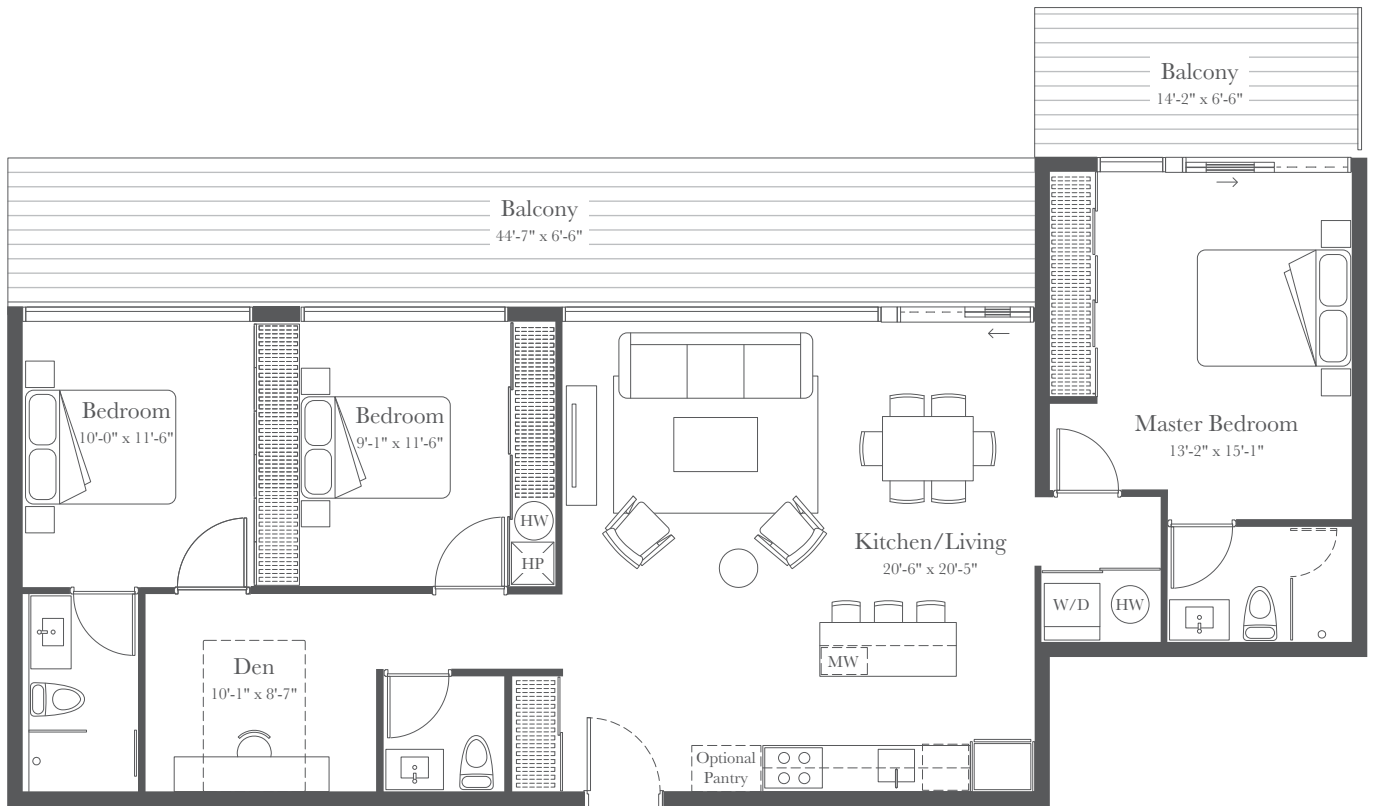

BUILDING 2

THE BLOSSOM

1248 sq.ft.

381 sq.ft. Balcony

3 Bedroom + Den

Suite 602

RIVERSIDE RESIDENCES

GIBBARD DISTRICT

NAPANEE 1835 ONTARIO

Materials, specifications and floorplans are subject to change without notice. All renderings are artists' conception. All floorplans have approximate dimensions. Actual usable floor space may vary from the stated floor area. E & OE. Balcony depths vary depending on floor level locations.

Building 2 - Sixth Floor