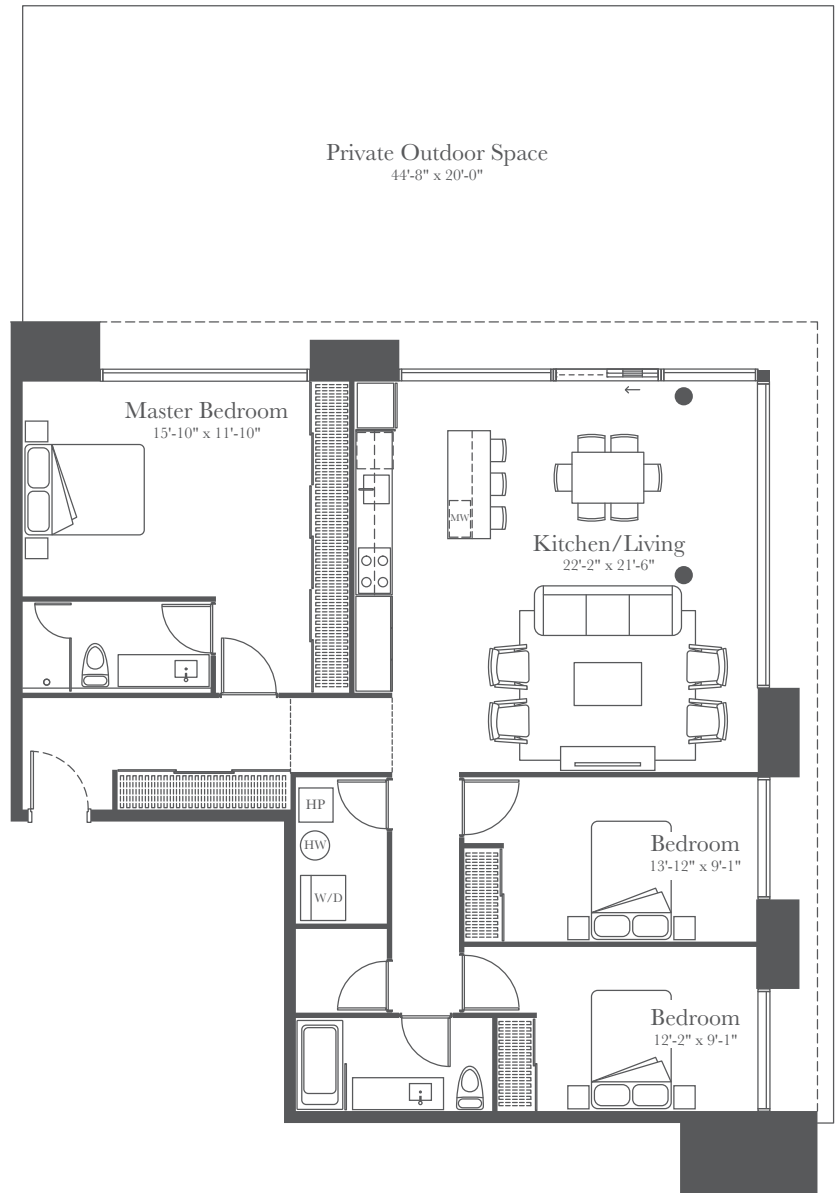

BUILDING 2

THE HAY BAY

1529 sq.ft.

999 sq.ft. Outdoor Space

3 Bedroom

Suite 104

RIVERSIDE RESIDENCES

GIBBARD DISTRICT

NAPANEE 1835 ONTARIO

Materials, specifications and floorplans are subject to change without notice. All renderings are artists' conception. All floorplans have approximate dimensions. Actual usable floor space may vary from the stated floor area. E & OE. Balcony depths vary depending on floor level locations.