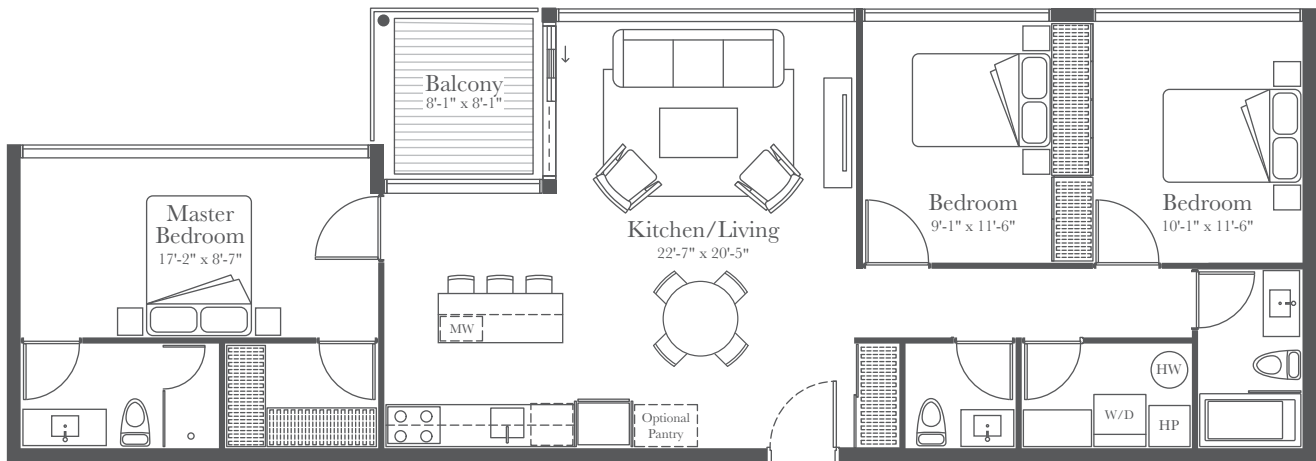

BUILDING 2

THE VINEYARD

1146 sq.ft.

67 sq.ft. Balcony

3 Bedroom

Suite 201

RIVERSIDE RESIDENCES
**GIBBARD
DISTRICT**
NAPANEE 1835 ONTARIO

Materials, specifications and floorplans are subject to change without notice. All renderings are artists' conception. All floorplans have approximate dimensions. Actual usable floor space may vary from the stated floor area. E & OE. Balcony depths vary depending on floor level locations.