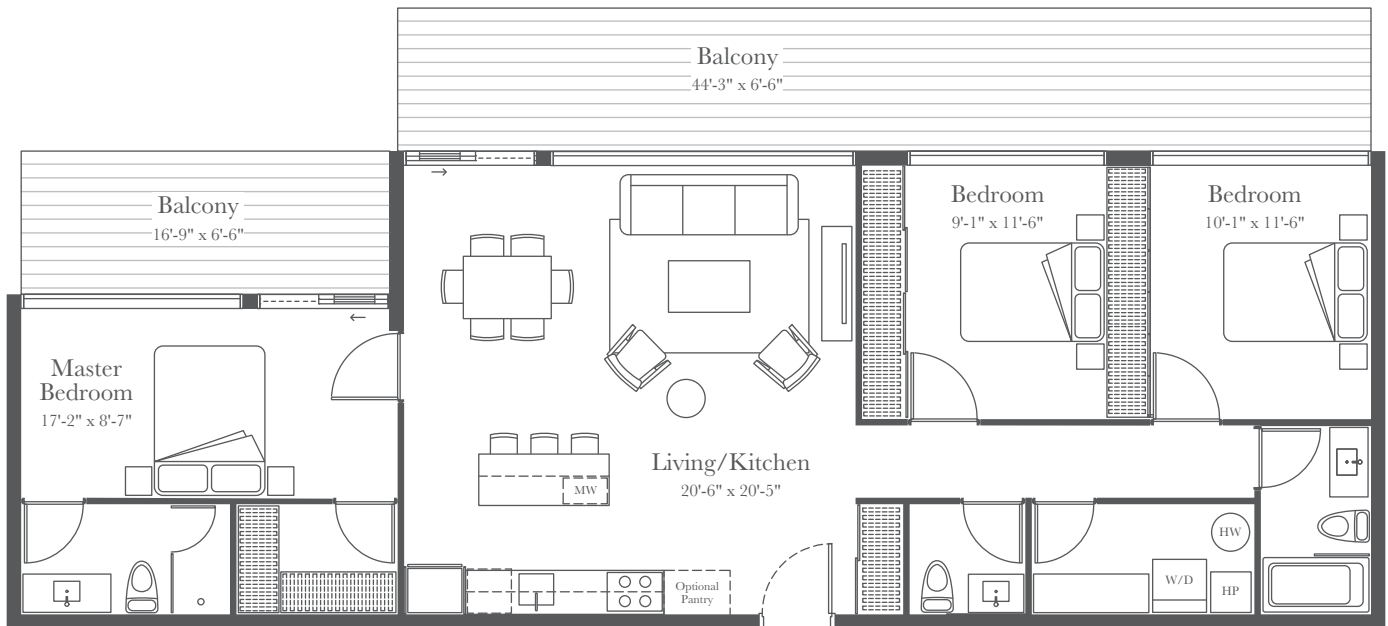

BUILDING 2

THE WHITEWATER

1212 sq.ft.

396 sq.ft. Balcony

3 Bedroom

Suite 301, 401, 501, 601, 701

RIVERSIDE RESIDENCES

GIBBARD DISTRICT

NAPANEE 1835 ONTARIO

Materials, specifications and floorplans are subject to change without notice. All renderings are artists' conception. All floorplans have approximate dimensions. Actual usable floor space may vary from the stated floor area. E & OE. Balcony depths vary depending on floor level locations.

Building 2 - Third, Fourth, Fifth, Sixth, Seventh Floor