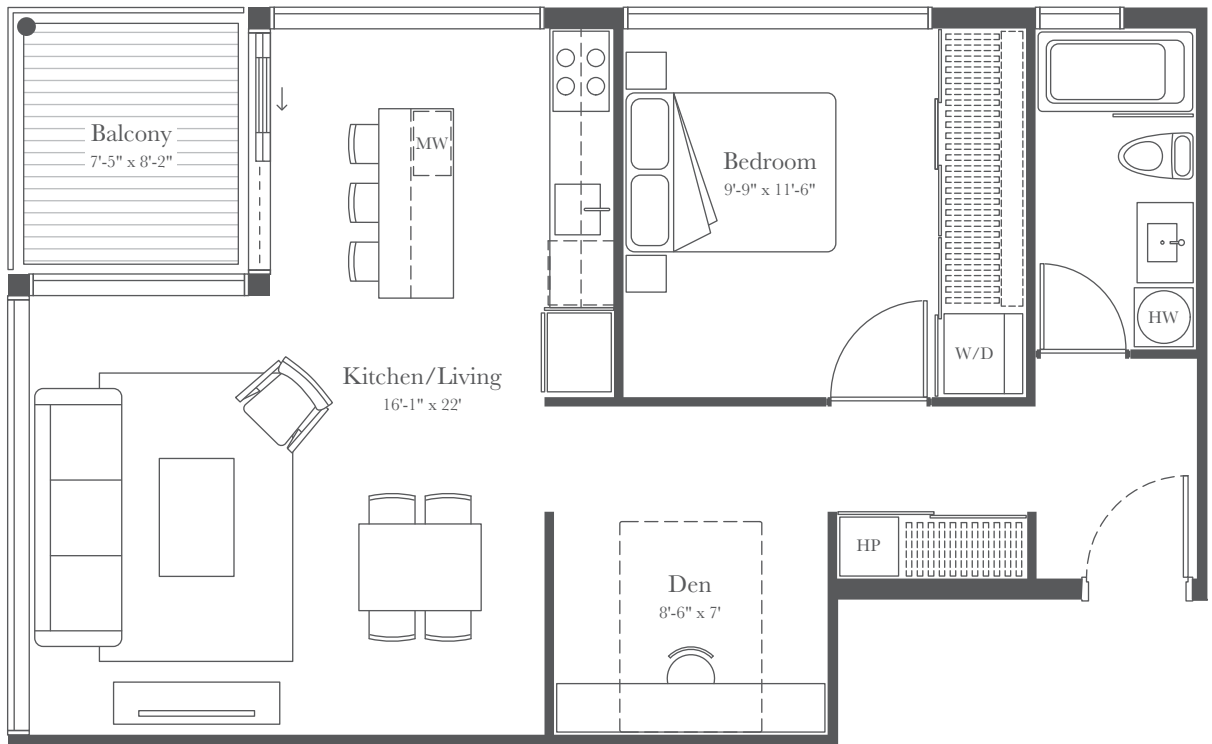

# THE CONTOUR

744 sq.ft.

60 sq.ft. Balcony

1 Bedroom + Den

Suite 302, 402, 502

RIVERSIDE RESIDENCES

## GIBBARD DISTRICT

NAPANEE 1835 ONTARIO

Materials, specifications and floorplans are subject to change without notice. All renderings are artists' conception. All floorplans have approximate dimensions. Actual usable floor space may vary from the stated floor area. E & OE. Balcony depths vary depending on floor level locations.

Building 1 - Third, Fourth and Fifth Floor