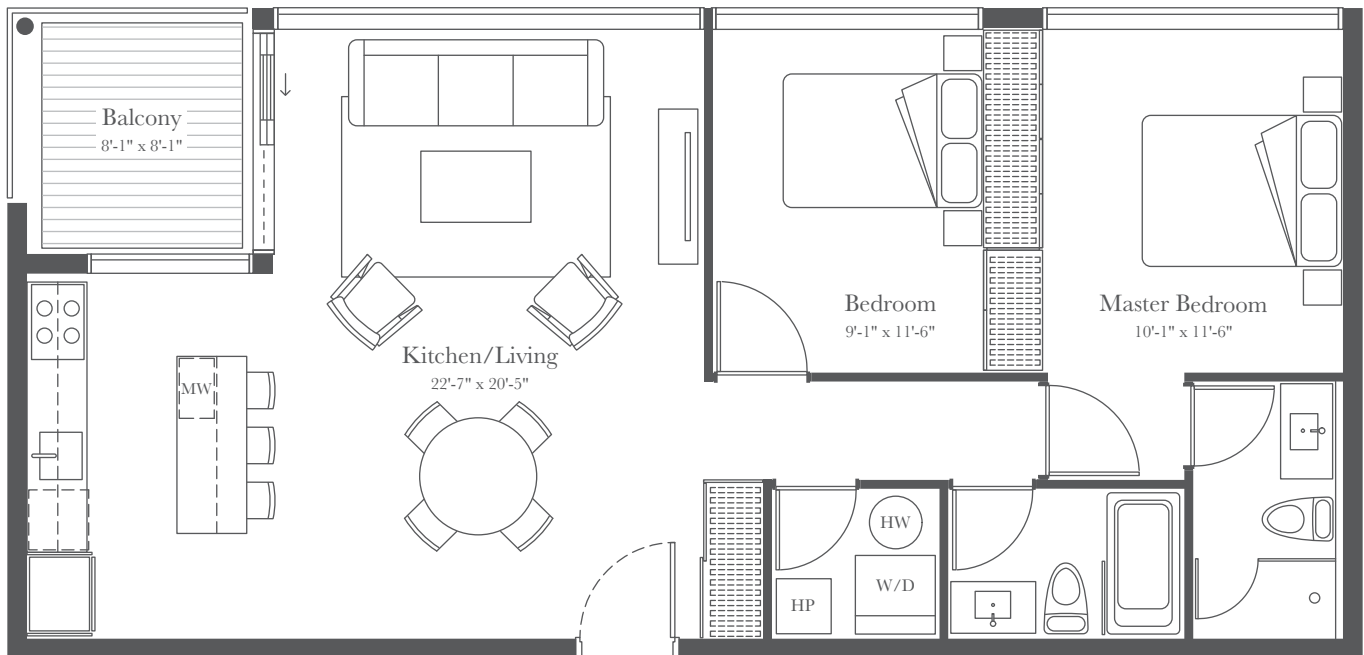

## BUILDING 2

# THE COUNCIL

887 sq.ft.

67 sq.ft. Balcony

2 Bedroom

Suite 202, 203

RIVERSIDE RESIDENCES

# GIBBARD DISTRICT

NAPANEE 1835 ONTARIO

Materials, specifications and floorplans are subject to change without notice. All renderings are artists' conception. All floorplans have approximate dimensions. Actual usable floor space may vary from the stated floor area. E & OE. Balcony depths vary depending on floor level locations.